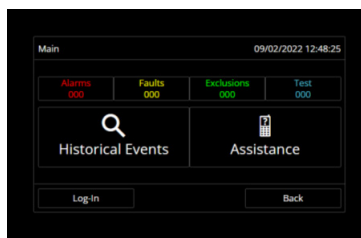

## TOCCARE MINI PANEL OPERATION - BASIC OPERATION

- Press Main Menu

- Accessing user level.

- Press 'Log In' - Enter 22222 - press OK.

- User menu is now available.

- To Silence Alarms - Press Outputs Sil.
  - To Reset Panel - Press Reset
  - To Evacuate - Press Evacuate.