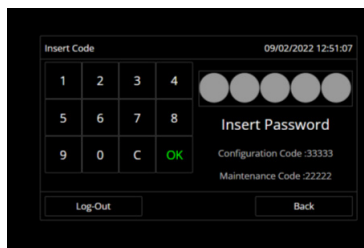

## TOCCARE MINI PANEL OPERATION - BASIC OPERATION

- Press Main Menu

- Accessing user level.

- Press 'Log In' - Enter 22222 - press OK.

- User menu is now available.

- To Silence Alarms - Press Outputs Sil.
  - To Reset Panel - Press Reset
  - To Evacuate - Press Evacuate.